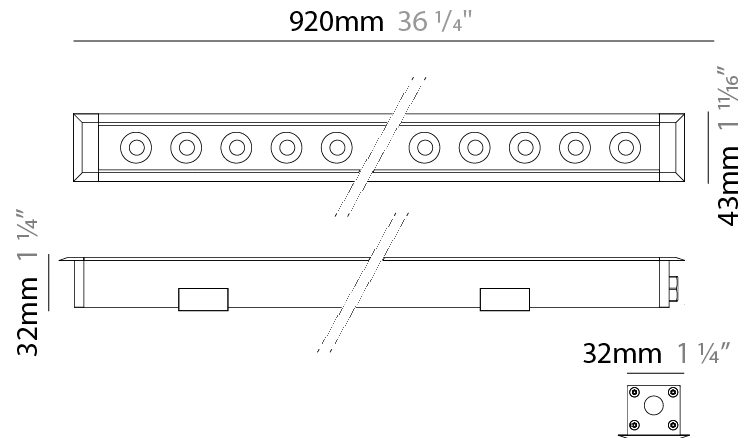

PROJECT	_____
TYPE	_____
SPECIFIER	_____
QUANTITY	_____
DATE	_____

MINI CORNICHE RECESSED

E91640- _____ - _____
base number   Finish   Lens
                         Options   Options

1. To build a product code in our configurator select the specify button on the base model # product page
2. To build a manual product code on this datasheet choose from the options listed below in blue font and add the suffix to the base model #

GENERAL

Series: Mini Corniche
Brand: Platek
Division: Exterior
Mounting Type: Recessed
Mounting Location: In-Ground
Subcategory: Walk Over

PHYSICAL

Shape: Rectangle
Length (mm): 920
Length (in): 36 1/4
Width (mm): 43
Width (in): 1 5/8
Height (mm): 32
Diffuser: Tempered Glass - 5mm / 3/16" thick
Gasket: Gore-Tex valve to prevent condensation inside the fitting.
Fixture Finish: [BLK](#) / [WHI](#) / [GRY](#) / [COR](#) / [ANT](#) / [BRZ](#)
Fixture Material: Extruded Aluminum

ELECTRICAL

Lamp Type: LED
Total Output Wattage (W): 35
Dimming: Bluetooth technology or DMX
Control Gear: DMX
Driver Included: No
Driver Location: Remote
Driver Type: Constant Current - Universal
Driver Class: Class 2
Input Voltage (V): 120 - 277
Constant Current (MA): 500

LED

Number of LEDs: 24
Color Temperature (°K): RGBW
CRI: >80 CRI
Lamp Life (hrs): 60000
Special LEDs offerings: RGBW

OPTICAL

Optic°: [28](#) / [47](#) / [ELL](#)

RATINGS AND CERTIFICATIONS

Certified By: Certified for North American Standards
IP rating: IP65
IK Rating: IK07
Bug Rating: B1 U0 G0