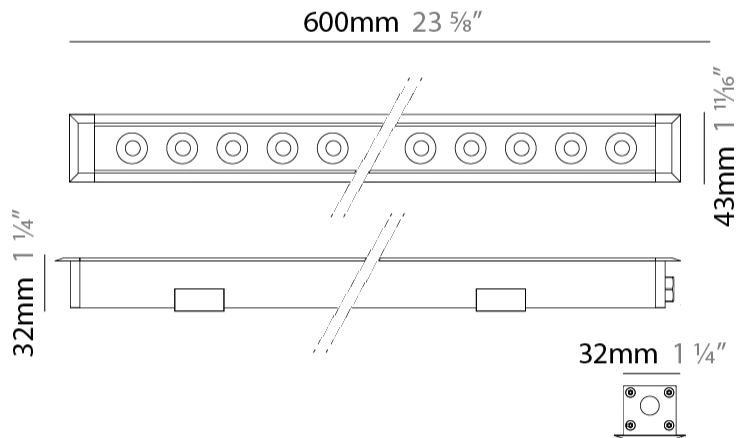

PROJECT	_____
TYPE	_____
SPECIFIER	_____
QUANTITY	_____
DATE	_____

MINI CORNICHE RECESSED

E91638- _____ - _____
base number   Finish   Lens
                         Options   Options

1. To build a product code in our configurator select the specify button on the base model # product page
2. To build a manual product code on this datasheet choose from the options listed below in blue font and add the suffix to the base model #

GENERAL

Series: Mini Corniche
Brand: Platek
Division: Exterior
Mounting Type: Recessed
Mounting Location: In-Ground
Subcategory: Walk Over

PHYSICAL

Shape: Rectangle
Length (mm): 620
Length (in): 24 7/16
Width (mm): 43
Width (in): 1 11/16
Depth (mm): 32
Depth (in): 1 1/4
Light Distribution: Uplight
Diffuser: Tempered Glass - 5mm / 3/16" thick
Gasket: Gore-Tex valve to prevent condensation
Fixture Finish: [BLK](#) / [WHI](#) / [GRY](#) / [COR](#) / [ANT](#) / [BRZ](#)
Fixture Material: Extruded Aluminum

ELECTRICAL

Lamp Type: LED
Total Output Wattage (W): 23
Dimming: Bluetooth technology or DMX
Control Gear: DMX
Driver Included: No
Driver Location: Remote
Driver Type: Constant Current - Universal
Driver Class: Class 2
Input Voltage (V): 120 - 277
Constant Current (MA): 500

LED

Number of LEDs: 16
Color Temperature (°K): RGBW
CRI: >80 CRI
Lamp Life (hrs): 60000
Special LEDs offerings: RGBW

OPTICAL

Optic°: [28](#) / [47](#) / [ELL](#)

RATINGS AND CERTIFICATIONS

Certified By: Certified for North American Standards
IP rating: IP67
IK Rating: IK07
Bug Rating: B1 U0 G0