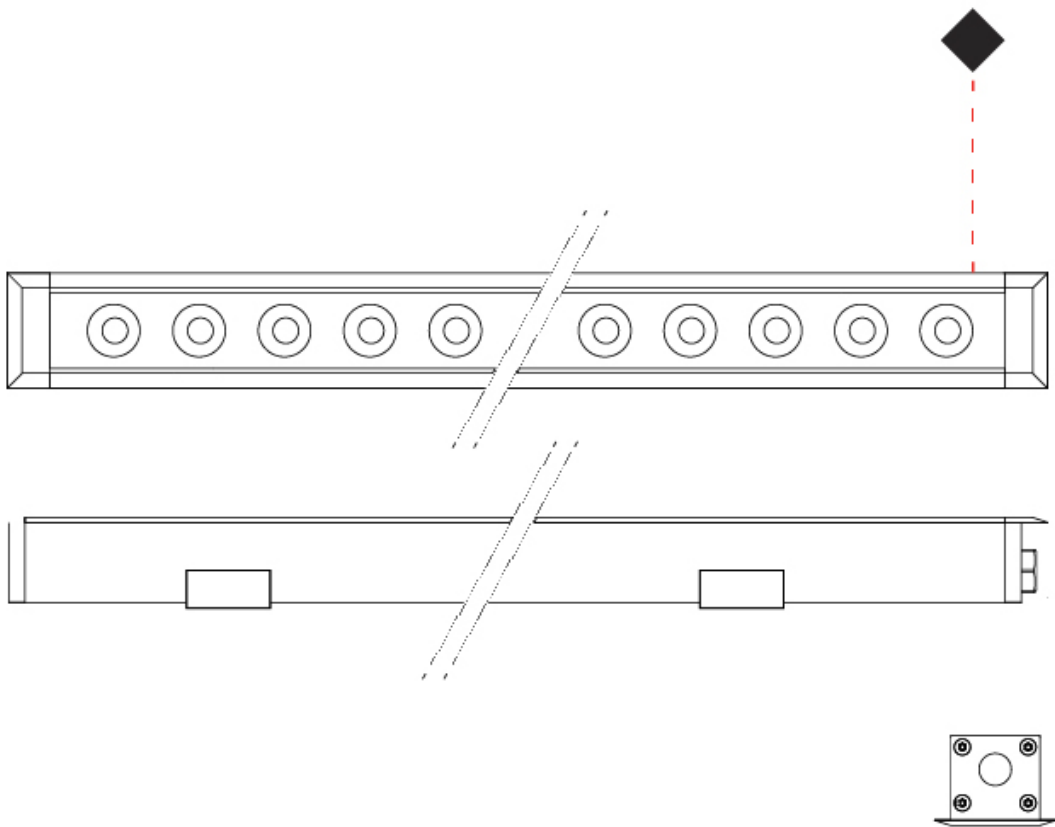

MINI CORNICHE RECESSED

E9I638-

PROJECT _____

TYPE _____

SPECIFIER _____

QUANTITY _____

DATE _____

E